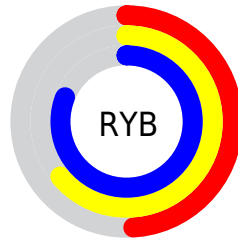

- Red (49%)
- Yellow (64%)
- Blue (81%)