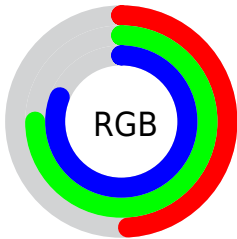

Distribution

- Red (49%)
- Green (75%)
- Blue (81%)