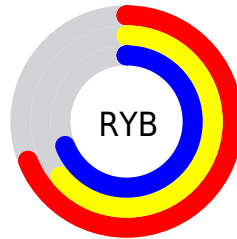

- Red (69%)
- Yellow (64%)
- Blue (69%)