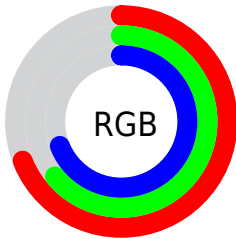

Distribution

- Red (69%)
- Green (64%)
- Blue (69%)