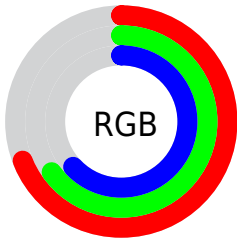

Distribution

Red (69%)

Green (65%)

Blue (63%)