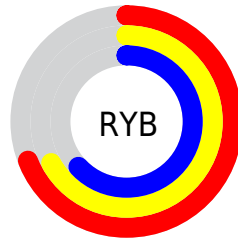

Details

The XYZ color **38.2953, 39.5226, 38.8680** is a light color, and the websafe version is hex **999999**. A complement of this color would be **36.8076, 39.3966, 47.2596**, and the grayscale version is **37.8269, 39.7968, 43.3387**.

A 20% lighter version of the original color is **71.9913, 74.4725, 74.8703**, and **17.2032, 17.6507, 16.9682** is the 20% darker color. If you saturate the color by 10%, you get **35.0255, 35.2867, 30.6749**, and if you desaturate by 10%, it is **41.9413, 44.1571, 48.2751**.

Distribution

Red (69%)

Green (65%)

Blue (63%)

Red (69%)

Yellow (67%)

Blue (63%)

Cyan (0%)