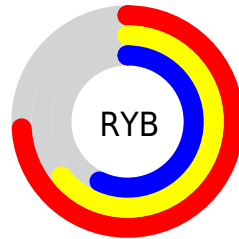

Details

The XYZ color **38.3240, 37.3169, 31.9710** is a light color, and the websafe version is hex **CC9999**. A complement of this color would be **36.3873, 40.7434, 54.0909**, and the grayscale version is **36.1838, 38.0681, 41.4562**.

A 20% lighter version of the original color is **72.1091, 71.3049, 63.9955**, and **17.3149, 16.4925, 13.0972** is the 20% darker color. If you saturate the color by 10%, you get **34.8370, 32.4842, 24.2068**, and if you desaturate by 10%, it is **42.3016, 42.7422, 41.0957**.

Distribution

Red (74%)

Green (62%)

Blue (57%)

Red (74%)

Yellow (64%)

Blue (57%)

Cyan (0%)