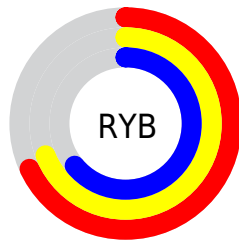

- Red (68%)
- Yellow (69%)
- Blue (64%)