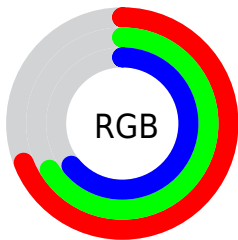

Distribution

- Red (69%)
- Green (66%)
- Blue (64%)