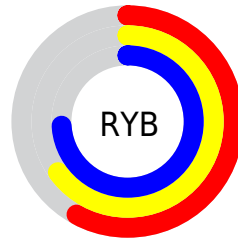

- Red (58%)
- Yellow (65%)
- Blue (74%)