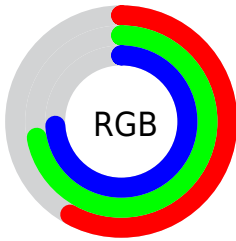

Distribution

- Red (58%)
- Green (72%)
- Blue (74%)