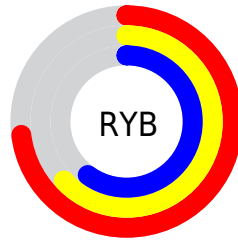

Red (73%)

Yellow (63%)

Blue (60%)