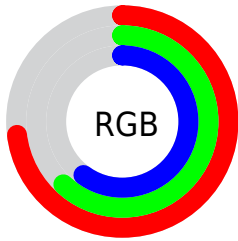

Distribution

Red (73%)

Green (62%)

Blue (60%)