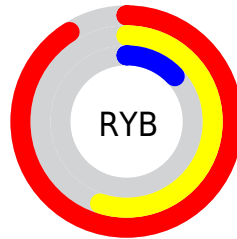

- Red (91%)
- Yellow (55%)
- Blue (13%)