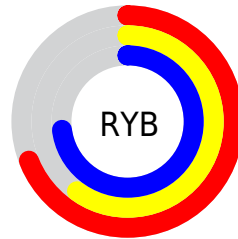

Details

The XYZ color **38.3293, 35.3914, 51.8248** is a light color, and the websafe version is hex **9999CC**. A complement of this color would be **38.3394, 45.4900, 36.4672**, and the grayscale version is **34.9791, 36.8007, 40.0760**.

A 20% lighter version of the original color is **71.8532, 67.9373, 94.1202**, and **17.2689, 15.3137, 24.5999** is the 20% darker color. If you saturate the color by 10%, you get **34.3372, 29.1783, 50.8365**, and if you desaturate by 10%, it is **42.8497, 42.5891, 52.9764**.

Distribution

Red (69%)

Green (60%)

Blue (73%)

Red (69%)

Yellow (60%)

Blue (73%)

Cyan (5%)

Magenta (19%)

Yellow (0%)

Black (27%)

Cyan (31%)

Magenta (40%)

Yellow (27%)

Brightness & Saturation Gradients

These gradients show how the XYZ color 38.3293, 35.3914, 51.8248 changes by changing the brightness by 10 percent. The first figure shows a shift by +10% for each color and the second figure -10%.