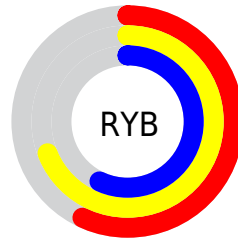

Details

The XYZ color **38.3453, 41.9344, 32.8612** is a light color, and the websafe version is hex **CCCC99**. A complement of this color would be **29.7923, 29.7115, 45.2392**, and the grayscale version is **39.2137, 41.2559, 44.9276**.

A 20% lighter version of the original color is **71.8843, 77.8730, 65.2751**, and **17.2717, 19.1850, 13.3824** is the 20% darker color. If you saturate the color by 10%, you get **36.9826, 41.2150, 26.2222**, and if you desaturate by 10%, it is **39.9210, 42.7425, 40.6095**.

Distribution

Red (69%)

Green (69%)

Blue (57%)

Red (57%)

Yellow (69%)

Blue (57%)

Cyan (0%)

Magenta (1%)

Yellow (18%)

Black (31%)

Cyan (31%)

Magenta (31%)

Yellow (43%)

Brightness & Saturation Gradients

These gradients show how the XYZ color 38.3453, 41.9344, 32.8612 changes by changing the brightness by 10 percent. The first figure shows a shift by +10% for each color and the second figure -10%.