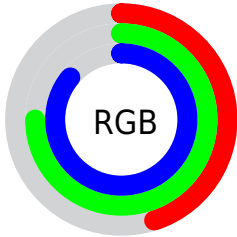

Distribution

- Red (45%)
- Green (75%)
- Blue (86%)