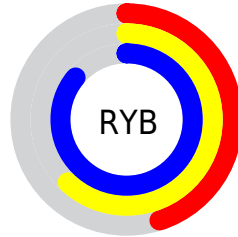

- Red (45%)
- Yellow (62%)
- Blue (86%)