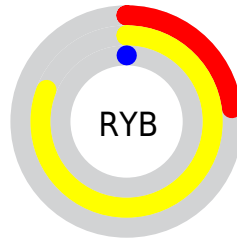

A 20% lighter version of the original color is **66.8449, 70.3827, 16.8996**, and **17.6086, 17.3549, 2.4218** is the 20% darker color. If you saturate the color by 10%, you get **38.4773, 38.7559, 5.4527**, and if you desaturate by 10%, it is **39.4292, 40.4475, 6.4246**.

Distribution

Red (81%)

Green (63%)

Blue (0%)

Red (23%)

Yellow (81%)

Blue (0%)

Cyan (0%)