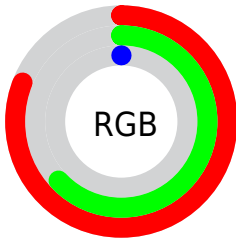

Distribution

Red (81%)

Green (63%)

Blue (0%)