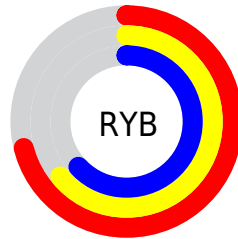

Details

The XYZ color **38.5863, 38.5914, 39.1334** is a light color, and the websafe version is hex **999999**. A complement of this color would be **39.1584, 43.1526, 49.9819**, and the grayscale version is **37.3089, 39.2518, 42.7452**.

A 20% lighter version of the original color is **72.3911, 73.1052, 75.2610**, and **17.4010, 17.0839, 17.1322** is the 20% darker color. If you saturate the color by 10%, you get **34.3965, 32.5837, 30.4237**, and if you desaturate by 10%, it is **43.3818, 45.4398, 49.1859**.

Distribution

Red (71%)

Green (64%)

Blue (63%)

Red (71%)

Yellow (64%)

Blue (63%)

Cyan (0%)