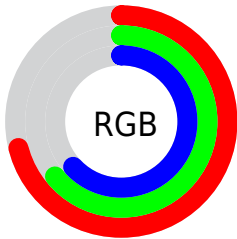

Distribution

Red (71%)

Green (64%)

Blue (63%)