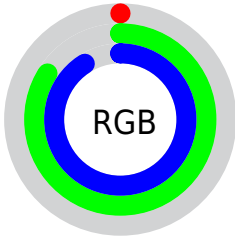

Distribution

- Red (0%)
- Green (84%)
- Blue (91%)