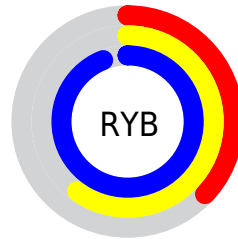

Details

The XYZ color **38.4307, 44.6906, 89.0387** is a light color, and the websafe version is hex **66CCFF**. The color can be described as light muted azure. A complement of this color would be **48.4361, 40.2211, 16.0389**, and the grayscale version is **36.1600, 38.0432, 41.4290**.

A 20% lighter version of the original color is **64.1110, 78.9893, 106.4752**, and **17.3783, 20.8209, 48.4503** is the 20% darker color. If you saturate the color by 10%, you get **34.5269, 40.0302, 88.3458**, and if you desaturate by 10%, it is **43.2149, 49.9693, 89.8063**.

Distribution

Red (37%)

Green (74%)

Blue (94%)

Red (37%)

Yellow (60%)

Blue (94%)

Cyan (60%)