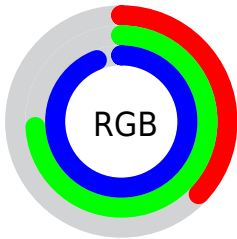

Distribution

Red (37%)

Green (74%)

Blue (94%)