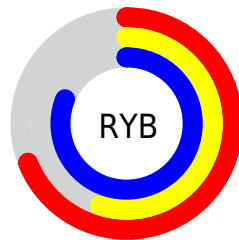

- Red (69%)
- Yellow (55%)
- Blue (81%)