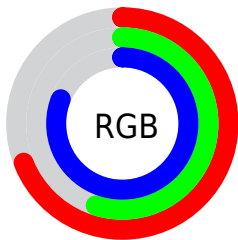

Distribution

- Red (69%)
- Green (55%)
- Blue (81%)