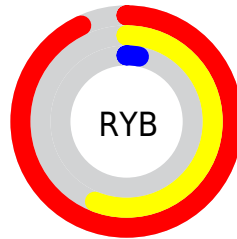

Details

The XYZ color **38.4576, 25.5025, 3.0965** is a dark color, and the websafe version is hex **FF6600**. The color can be described as dark washed red. A complement of this color would be **26.2935, 28.2325, 83.4200**, and the grayscale version is **19.7819, 20.8121, 22.6644**.

A 20% lighter version of the original color is **52.7171, 42.5448, 10.9023**, and **17.6143, 9.9727, 0.9966** is the 20% darker color. If you saturate the color by 10%, you get **38.0493, 24.7476, 2.7713**, and if you desaturate by 10%, it is **40.0759, 28.4134, 4.6412**.

Distribution

Red (93%)

Green (36%)

Blue (3%)

Red (93%)

Yellow (56%)

Blue (3%)

Cyan (0%)