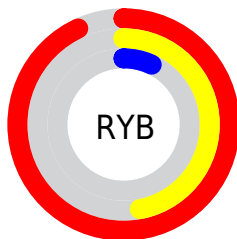

Details

The XYZ color **38.4424, 24.8646, 3.3455** is a dark color, and the websafe version is hex **FF6633**. The color can be described as dark washed red. A complement of this color would be **29.5367, 34.2456, 85.1733**, and the grayscale version is **19.2968, 20.3017, 22.1086**.

A 20% lighter version of the original color is **52.1156, 41.0870, 11.4871**, and **17.6030, 9.6230, 0.9296** is the 20% darker color. If you saturate the color by 10%, you get **37.4191, 22.9931, 2.4659**, and if you desaturate by 10%, it is **40.2117, 27.9181, 5.4321**.

Distribution

Red (93%)

Green (34%)

Blue (7%)

Red (93%)

Yellow (47%)

Blue (7%)

Cyan (0%)