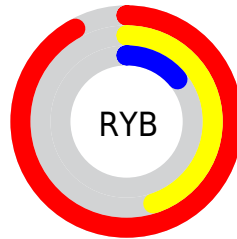

- Red (92%)
- Yellow (45%)
- Blue (14%)