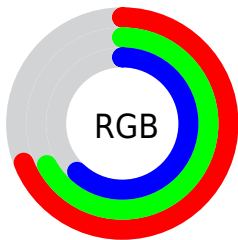

Distribution

Red (69%)

Green (67%)

Blue (62%)