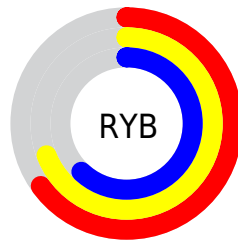

Details

The XYZ color **38.4508, 40.4482, 38.1285** is a light color, and the websafe version is hex **999999**. A complement of this color would be **35.2124, 36.9540, 46.3517**, and the grayscale version is **38.4491, 40.4515, 44.0516**.

A 20% lighter version of the original color is **72.2142, 75.8103, 73.7776**, and **17.3007, 18.2294, 16.5167** is the 20% darker color. If you saturate the color by 10%, you get **35.9687, 37.7369, 30.3546**, and if you desaturate by 10%, it is **41.2012, 43.3479, 47.0633**.

Distribution

Red (69%)

Green (67%)

Blue (62%)

Red (65%)

Yellow (69%)

Blue (62%)

Cyan (0%)