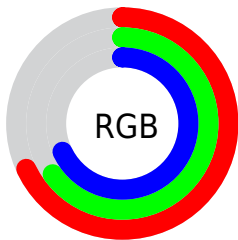

Distribution

- Red (68%)
- Green (65%)
- Blue (68%)