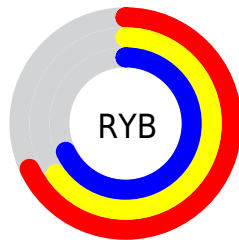

- Red (68%)
- Yellow (65%)
- Blue (68%)