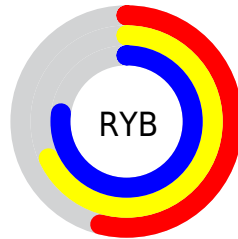

- Red (54%)
- Yellow (68%)
- Blue (77%)