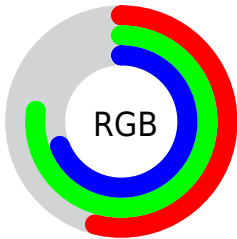

Distribution

- Red (54%)
- Green (77%)
- Blue (69%)