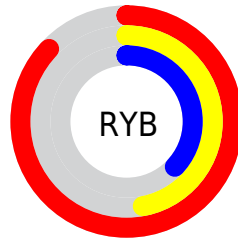

Details

The XYZ color **38.3900, 28.8285, 14.1308** is a dark color, and the websafe version is hex **CC6666**. The color can be described as middle muted orange. A complement of this color would be **38.4540, 48.9596, 76.5304**, and the grayscale version is **27.0695, 28.4792, 31.0139**.

A 20% lighter version of the original color is **60.7256, 52.0538, 33.6349**, and **17.3037, 11.6672, 4.0293** is the 20% darker color. If you saturate the color by 10%, you get **35.6198, 24.6598, 8.9794**, and if you desaturate by 10%, it is **41.8673, 33.9534, 20.9315**.

Distribution

Red (87%)

Green (45%)

Blue (37%)

Red (87%)

Yellow (47%)

Blue (37%)

Cyan (0%)