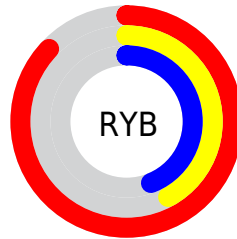

Details

The XYZ color **38.5101, 27.1659, 18.5431** is a dark color, and the websafe version is hex **CC6666**. A complement of this color would be **44.8575, 60.8499, 75.0306**, and the grayscale version is **25.6177, 26.9518, 29.3505**.

A 20% lighter version of the original color is **60.5116, 49.0819, 41.4064**, and **17.3028, 10.7029, 6.0044** is the 20% darker color. If you saturate the color by 10%, you get **35.4606, 22.7358, 12.3816**, and if you desaturate by 10%, it is **42.4352, 32.9043, 26.3623**.

Distribution

Red (87%)

Green (42%)

Blue (44%)

Red (87%)

Yellow (42%)

Blue (44%)

Cyan (0%)