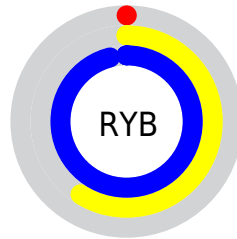

- Red (0%)
- Yellow (59%)
- Blue (96%)