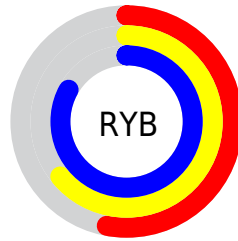

- Red (53%)
- Yellow (64%)
- Blue (83%)