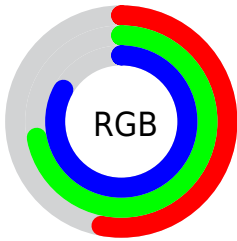

Distribution

- Red (53%)
- Green (72%)
- Blue (83%)