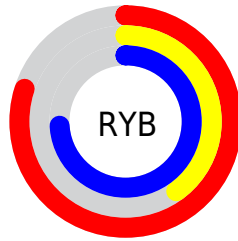

- Red (80%)
- Yellow (40%)
- Blue (74%)