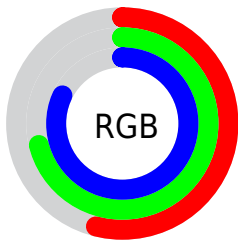

Distribution

- Red (54%)
- Green (71%)
- Blue (82%)