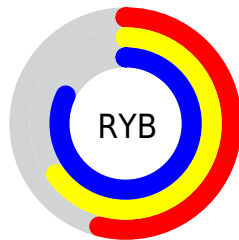

- Red (54%)
- Yellow (65%)
- Blue (82%)