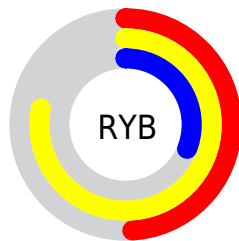

- Red (49%)
- Yellow (78%)
- Blue (31%)