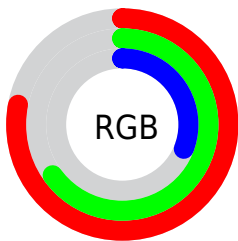

Distribution

- Red (78%)
- Green (65%)
- Blue (31%)