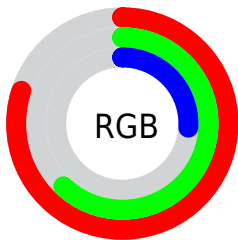

Distribution

- Red (80%)
- Green (62%)
- Blue (26%)