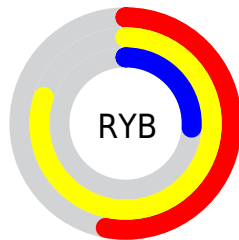

- Red (53%)
- Yellow (80%)
- Blue (26%)