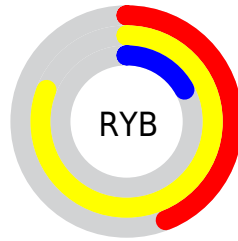

- Red (44%)
- Yellow (81%)
- Blue (17%)