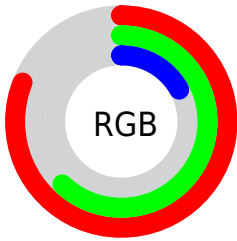

Distribution

- Red (81%)
- Green (62%)
- Blue (17%)