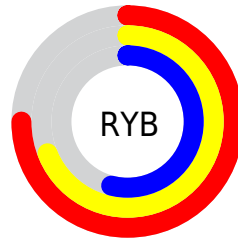

Details

The XYZ color **38.5720, 38.0241, 28.9733** is a light color, and the websafe version is hex **CC9999**. A complement of this color would be **33.7227, 37.0841, 54.6709**, and the grayscale version is **36.6197, 38.5268, 41.9556**.

A 20% lighter version of the original color is **72.3061, 72.2750, 58.8547**, and **17.5055, 16.9438, 11.3647** is the 20% darker color. If you saturate the color by 10%, you get **35.5041, 33.8900, 21.7789**, and if you desaturate by 10%, it is **42.0521, 42.5939, 37.5025**.

Distribution

Red (75%)

Green (63%)

Blue (54%)

Red (75%)

Yellow (69%)

Blue (54%)

Cyan (0%)