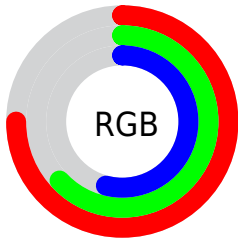

Distribution

Red (75%)

Green (63%)

Blue (54%)