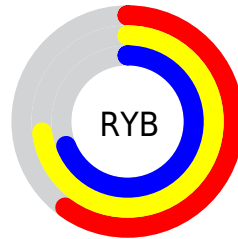

Details

The XYZ color **38.6185, 45.3102, 36.8473** is a light color, and the websafe version is hex **CCCC99**. A complement of this color would be **37.9351, 35.4428, 51.2985**, and the grayscale version is **41.1480, 43.2910, 47.1438**.

A 20% lighter version of the original color is **72.2280, 83.0693, 71.2586**, and **17.4679, 21.1791, 15.7377** is the 20% darker color. If you saturate the color by 10%, you get **34.7650, 43.4889, 29.2631**, and if you desaturate by 10%, it is **42.9635, 47.3599, 45.7065**.

Distribution

Red (64%)

Green (73%)

Blue (60%)

Red (60%)

Yellow (73%)

Blue (69%)

Cyan (12%)