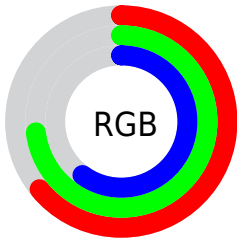

Distribution

Red (64%)

Green (73%)

Blue (60%)