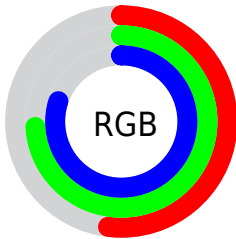

Distribution

Red (52%)

Green (74%)

Blue (80%)