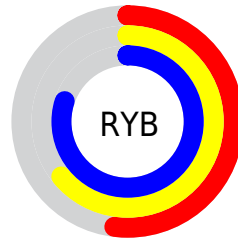

Details

The XYZ color **38.4356, 45.2648, 63.2111** is a light color, and the websafe version is hex **99CCCC**. A complement of this color would be **39.4529, 35.5703, 26.9778**, and the grayscale version is **39.7981, 41.8707, 45.5972**.

A 20% lighter version of the original color is **71.1397, 82.6127, 106.8041**, and **17.3971, 21.2033, 31.6095** is the 20% darker color. If you saturate the color by 10%, you get **34.6202, 41.9403, 62.7713**, and if you desaturate by 10%, it is **42.9011, 48.9682, 63.6913**.

Distribution

Red (52%)

Green (74%)

Blue (80%)

Red (52%)

Yellow (64%)

Blue (80%)

Cyan (34%)