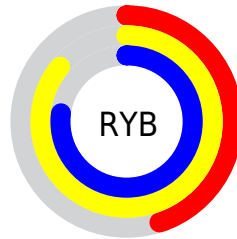

Red (45%)

Yellow (86%)

Blue (77%)