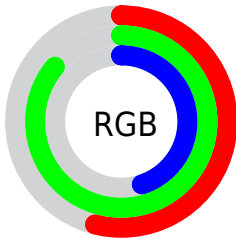

Distribution

Red (54%)

Green (86%)

Blue (45%)