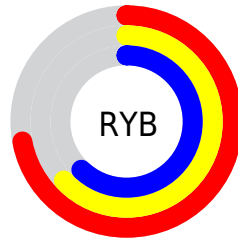

Details

The XYZ color **38.5313, 38.0602, 38.1164** is a light color, and the websafe version is hex **999999**. A complement of this color would be **39.3690, 43.8367, 51.1865**, and the grayscale version is **36.9169, 38.8394, 42.2961**.

A 20% lighter version of the original color is **72.2901, 72.3175, 73.7669**, and **17.3813, 16.7658, 16.5074** is the 20% darker color. If you saturate the color by 10%, you get **34.3225, 31.9984, 29.4502**, and if you desaturate by 10%, it is **43.3705, 45.0058, 48.1537**.

Distribution

Red (72%)

Green (63%)

Blue (62%)

Red (72%)

Yellow (63%)

Blue (62%)

Cyan (0%)

Magenta (12%)

Yellow (13%)

Black (28%)

Cyan (28%)

Magenta (37%)

Yellow (38%)

Brightness & Saturation Gradients

These gradients show how the XYZ color 38.5313, 38.0602, 38.1164 changes by changing the brightness by 10 percent. The first figure shows a shift by +10% for each color and the second figure -10%.