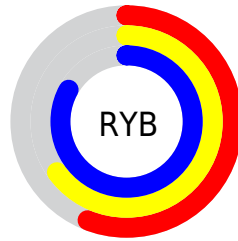

- Red (56%)
- Yellow (65%)
- Blue (83%)