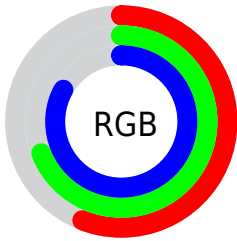

Distribution

- Red (56%)
- Green (69%)
- Blue (83%)