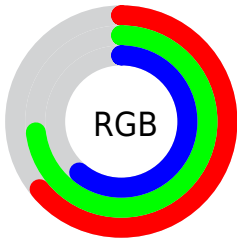

Distribution

- Red (64%)
- Green (73%)
- Blue (61%)