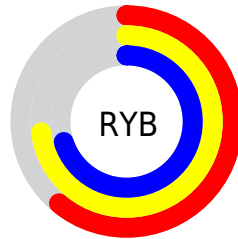

- Red (61%)
- Yellow (73%)
- Blue (70%)