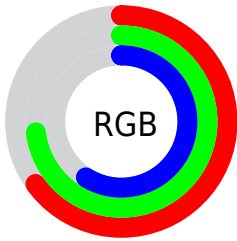

Distribution

Red (65%)

Green (73%)

Blue (59%)