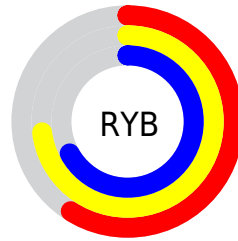

Details

The XYZ color **38.6619, 45.3515, 35.9942** is a light color, and the websafe version is hex **CCCC99**. A complement of this color would be **36.9446, 34.4503, 51.1591**, and the grayscale version is **41.1897, 43.3348, 47.1916**.

A 20% lighter version of the original color is **72.2868, 83.1277, 69.9929**, and **17.4978, 21.2059, 15.2275** is the 20% darker color. If you saturate the color by 10%, you get **35.0481, 43.6509, 28.5523**, and if you desaturate by 10%, it is **42.7191, 47.2559, 44.7029**.

Distribution

Red (65%)

Green (73%)

Blue (59%)

Red (59%)

Yellow (73%)

Blue (67%)

Cyan (11%)