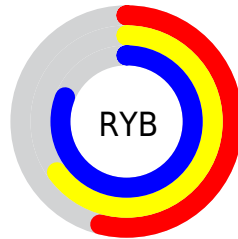

- Red (54%)
- Yellow (65%)
- Blue (81%)