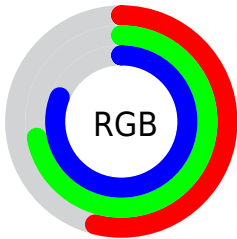

Distribution

- Red (54%)
- Green (72%)
- Blue (81%)