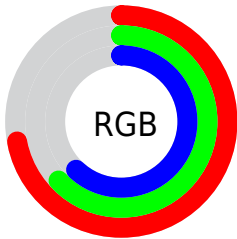

Distribution

Red (72%)

Green (63%)

Blue (62%)