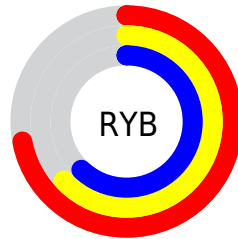

Details

The XYZ color **38.5960, 37.8352, 38.0696** is a light color, and the websafe version is hex **999999**. A complement of this color would be **39.8830, 44.6976, 51.8732**, and the grayscale version is **36.7755, 38.6906, 42.1341**.

A 20% lighter version of the original color is **72.3732, 71.9812, 73.6976**, and **17.5355, 16.8453, 16.5146** is the 20% darker color. If you saturate the color by 10%, you get **34.2695, 31.5499, 29.3275**, and if you desaturate by 10%, it is **43.5973, 45.0889, 48.2102**.

Distribution

Red (72%)

Green (63%)

Blue (62%)

Red (72%)

Yellow (63%)

Blue (62%)

Cyan (0%)