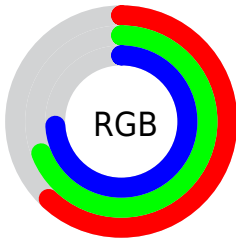

Distribution

Red (62%)

Green (69%)

Blue (74%)