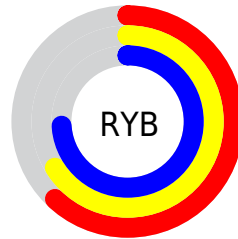

Details

The XYZ color **38.8134, 41.7050, 54.1483** is a light color, and the websafe version is hex **999999**. A complement of this color would be **42.1882, 43.2092, 38.9185**, and the grayscale version is **39.0823, 41.1176, 44.7771**.

A 20% lighter version of the original color is **72.5098, 77.4823, 97.5201**, and **17.5903, 19.0693, 26.0462** is the 20% darker color. If you saturate the color by 10%, you get **33.6877, 36.5982, 53.4334**, and if you desaturate by 10%, it is **44.6267, 47.3349, 54.9292**.

Distribution

Red (62%)

Green (69%)

Blue (74%)

Red (62%)

Yellow (66%)

Blue (74%)

Cyan (16%)