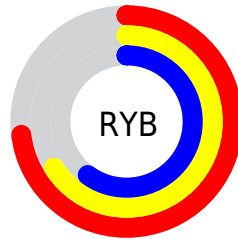

Red (73%)

Yellow (66%)

Blue (60%)