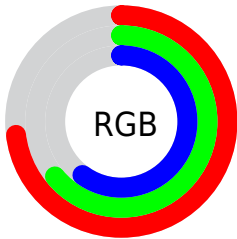

Distribution

Red (73%)

Green (64%)

Blue (60%)