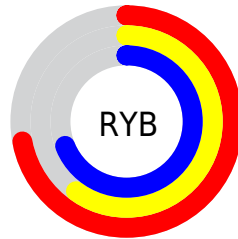

- Red (72%)
- Yellow (60%)
- Blue (69%)