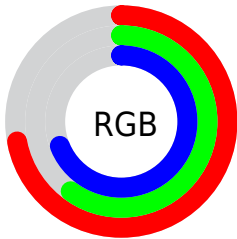

Distribution

- Red (72%)
- Green (60%)
- Blue (69%)