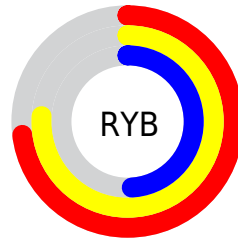

Details

The XYZ color **38.8701, 38.7907, 24.8407** is a light color, and the websafe version is hex **CC9966**. A complement of this color would be **30.2515, 32.3677, 55.6920**, and the grayscale version is **36.9903, 38.9167, 42.3802**.

A 20% lighter version of the original color is **72.6324, 73.3493, 52.4492**, and **17.5279, 17.1626, 9.2264** is the 20% darker color. If you saturate the color by 10%, you get **36.2217, 35.2872, 18.4293**, and if you desaturate by 10%, it is **41.8760, 42.6214, 32.5664**.

Distribution

Red (76%)

Green (64%)

Blue (49%)

Red (73%)

Yellow (76%)

Blue (49%)

Cyan (0%)