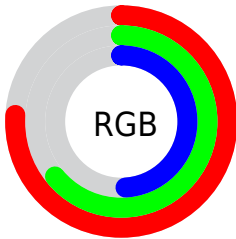

Distribution

Red (76%)

Green (64%)

Blue (49%)