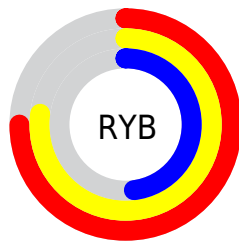

- Red (75%)
- Yellow (77%)
- Blue (48%)