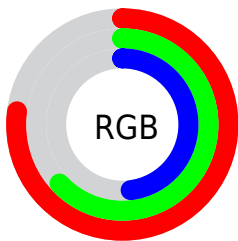

Distribution

- Red (77%)
- Green (63%)
- Blue (48%)