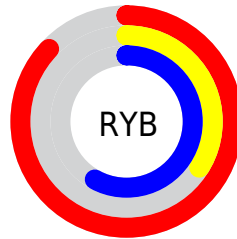

- Red (87%)
- Yellow (34%)
- Blue (58%)