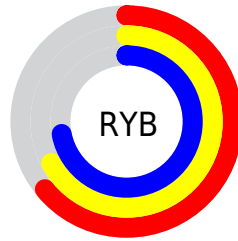

- Red (64%)
- Yellow (67%)
- Blue (72%)