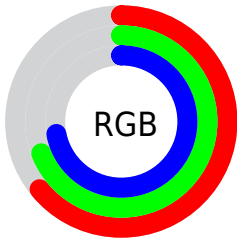

Distribution

- Red (64%)
- Green (69%)
- Blue (72%)