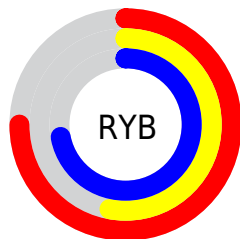

Red (75%)

Yellow (53%)

Blue (72%)