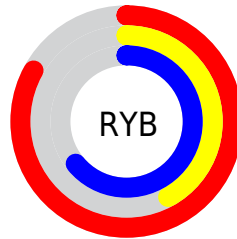

- Red (83%)
- Yellow (42%)
- Blue (64%)